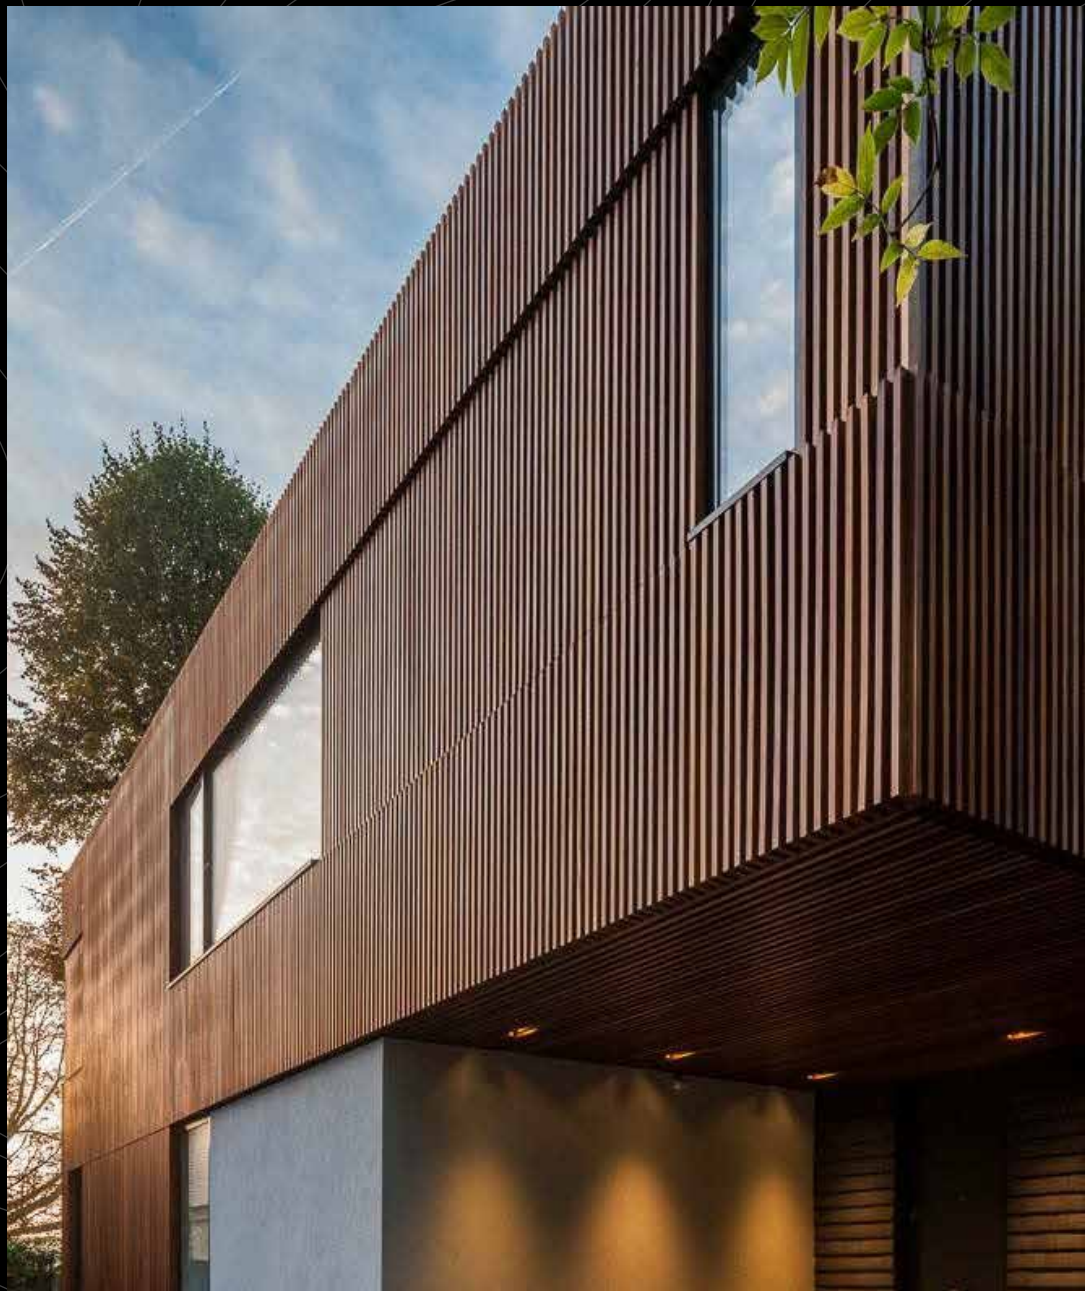

BAMBOU THERMOTRAITÉ

CASCADE
BAMBOU THERMOTRAITÉ
2000 - 110 - 16 mm